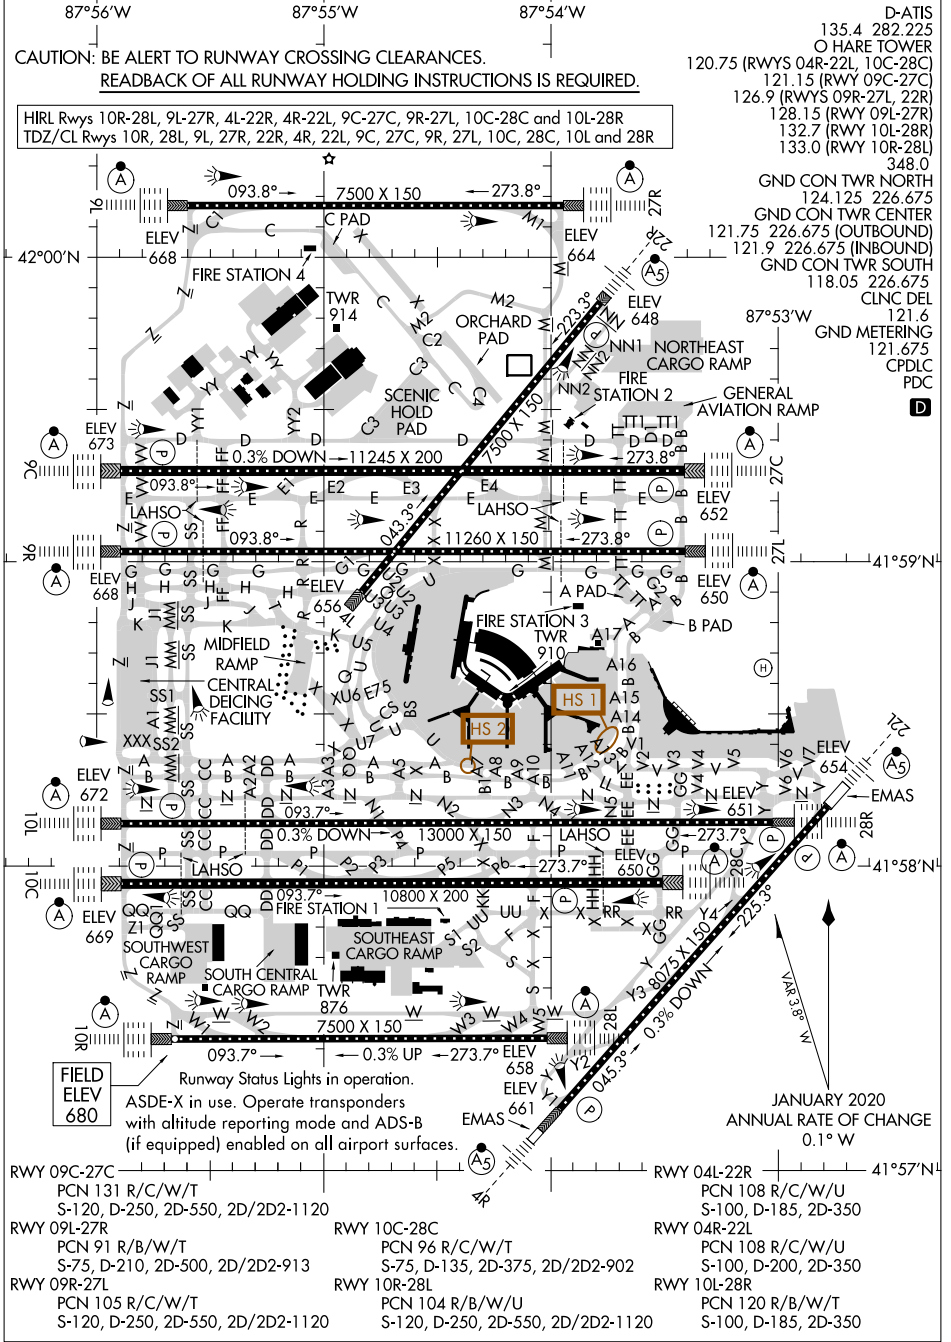

AIRPORT DIAGRAM

AL-166 (FAA)

CHICAGO O'HARE INTL (O.R.D)
CHICAGO, ILLINOIS

CAUTION: BE ALERT TO RUNWAY CROSSING CLEARANCES.

READBACK OF ALL RUNWAY HOLDING INSTRUCTIONS IS REQUIRED.

HIRL Rwyws 10R-28L, 9L-27R, 4L-22R, 4R-22L, 9C-27C, 9R-27L, 10C-28C and 10L-28R
TDZ/CL Rwyws 10R, 28L, 9L, 27R, 22R, 4R, 22L, 9C, 27C, 9R, 27L, 10C, 28C, 10L and 28R

EC-3, 31 OCT 2024 to 28 NOV 2024

EC-3, 31 OCT 2024 to 28 NOV 2024